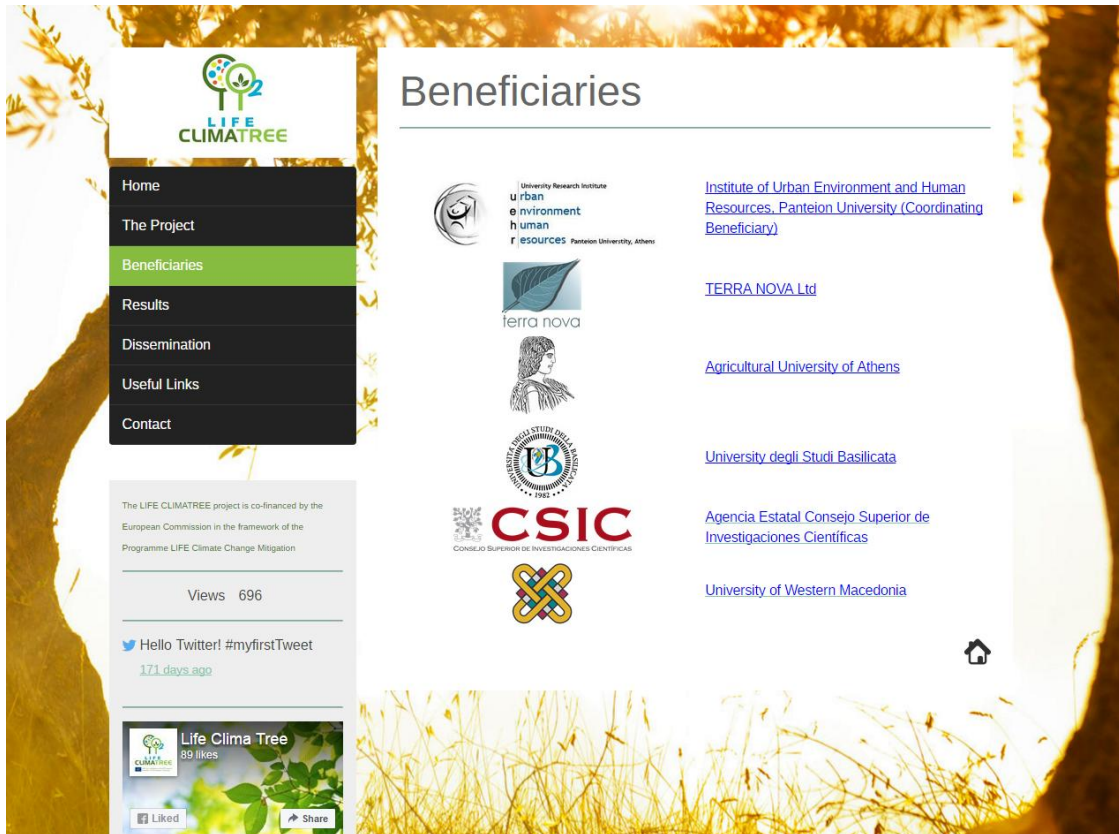

The main sections of the website are the following:

- **Home**: Contains information about project objectives, actions and expected results (Figure 1)
- **The project**: Contains more detailed information about the project, the project objectives, actions, means and LIFE CLIMATREE implementation timetable (Figure 2)
- **Beneficiaries**: Contains golden paragraphs of the beneficiaries, their contact data and links to their organizations (Figure 3, 4)
- **Results**: Presents the progress and results of the project (under construction)
- **Dissemination**: Contains information, and dissemination material of the project's activities (monthly update) (Figure 5)
- **Useful links**: Contains useful links about the project topic (Figure 6)
- **Contact**: The visitors of the website have the opportunity to contact, exchange views, comments, questions and information with LIFE CLIMATREE beneficiaries (Figure7)

The website is continuously updated and is also linked to the Facebook and Twitter accounts of the project.

2. Website's screenshots

Figure 1. Homepage of LIFE CLIMATREE website

Figure 2. LIFE CLIMATREE section: The Project