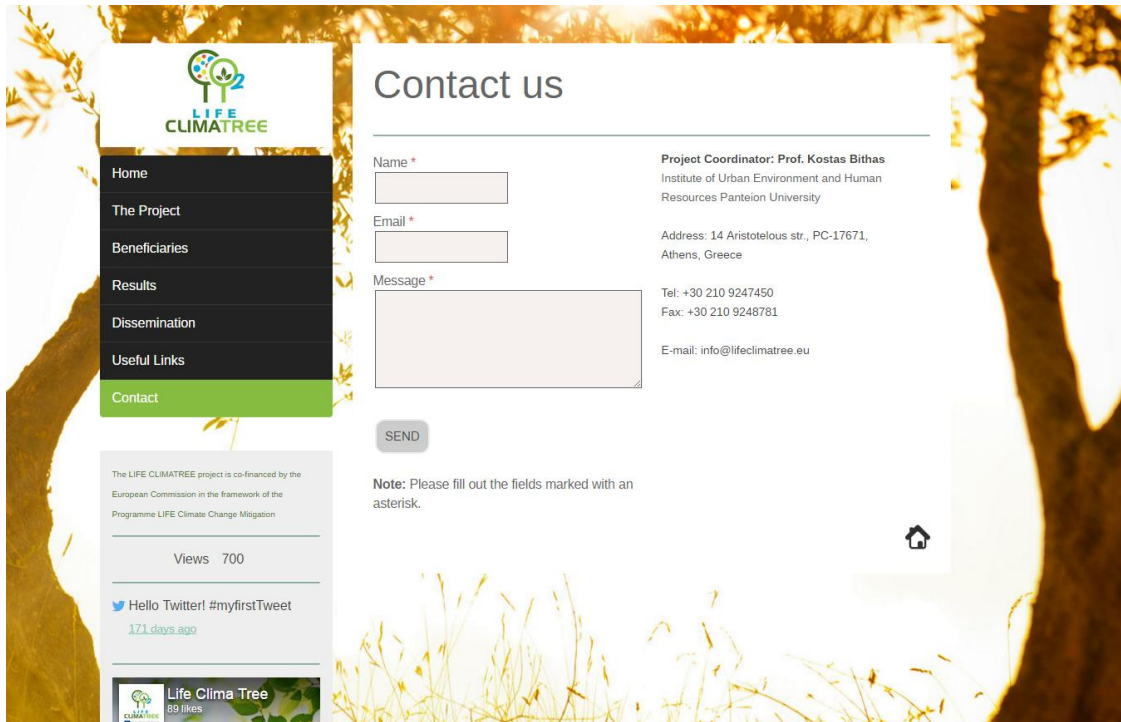

Figure 7. Contact section and contact data of the coordinating beneficiary