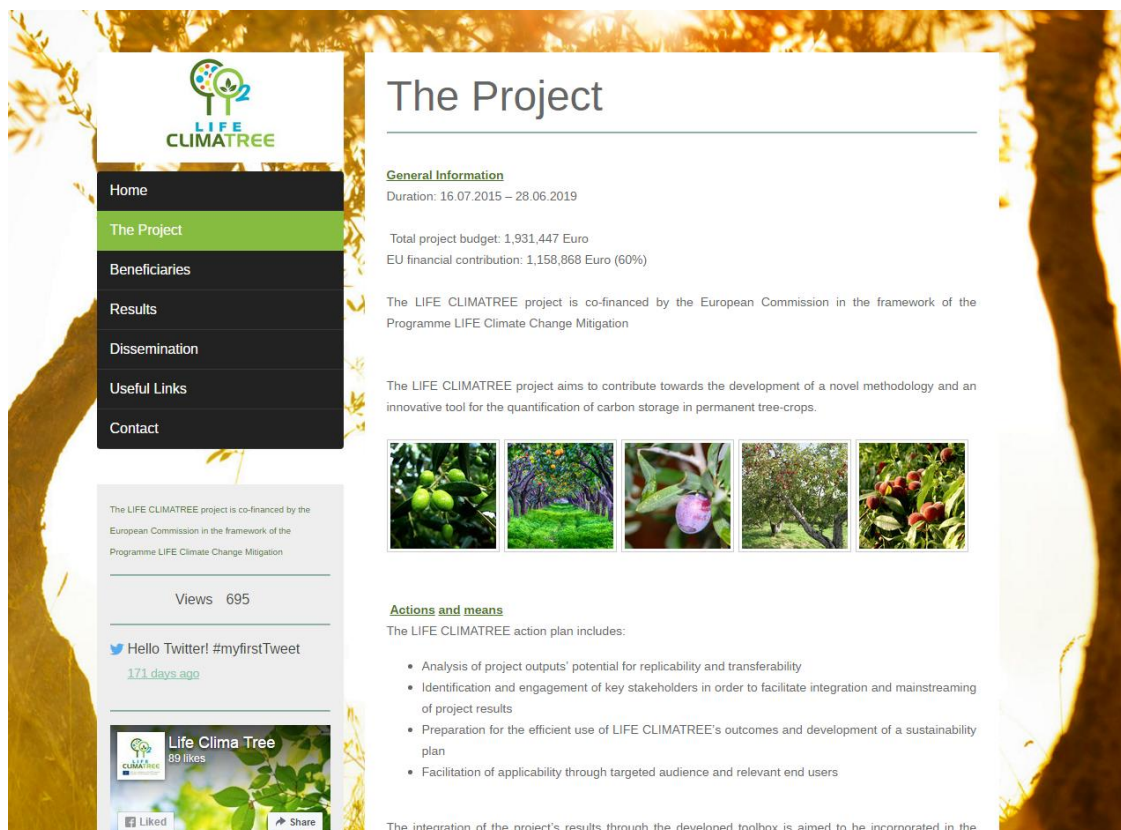

The main sections of the website are the following:

- **Home**: Contains information about project objectives, actions and expected results (Figure 1)
- **The project**: Contains more detailed information about the project, the project objectives, actions, means and LIFE CLIMATREE implementation timetable (Figure 2)
- **Beneficiaries**: Contains golden paragraphs of the beneficiaries, their contact data and links to their organizations (Figure 3, 4)
- **Results**: Presents the progress and results of the project (under construction)
- **Dissemination**: Contains information, and dissemination material of the project's activities (monthly update) (Figure 5)
- **Useful links**: Contains useful links about the project topic (Figure 6)
- **Contact**: The visitors of the website have the opportunity to contact, exchange views, comments, questions and information with LIFE CLIMATREE beneficiaries (Figure7)

The website is continuously updated and is also linked to the Facebook and Twitter accounts of the project.

2. Website's screenshots

Figure 1. Homepage of LIFE CLIMATREE website

Figure 2. LIFE CLIMATREE section: The Project