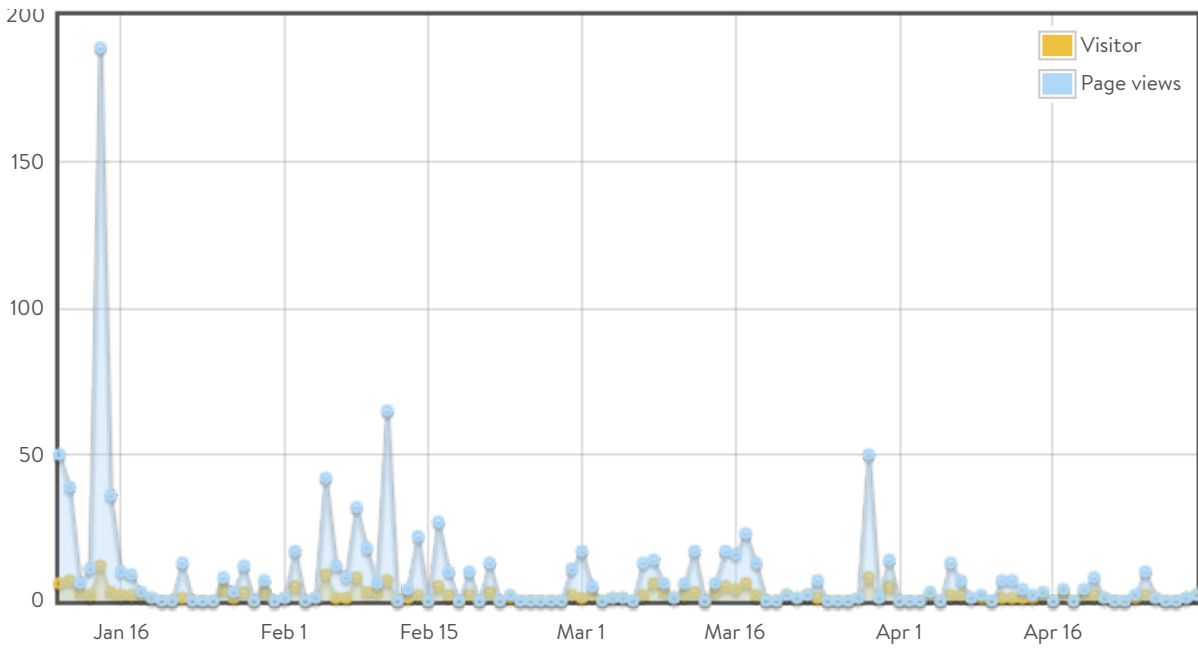

3. Analytics of audience overview

Until 30.4.2016, 201 visits of LIFE CLIMATREE website had been recorded.

Approximately 1014 page views were recorded with an average of 5.04 page views/visit.

Home page was the most visited (416 times) followed by “The project” section (184 times) and the “Beneficiaries” section (174 times).

All the analytics data are presented in Annex I.

Finally, regarding LIFE CONOPS Facebook page, it has received since now 89 page likes.

Figure 8. LIFE CLIMATREE’s Facebook page.

4. Annex I

Statistical data for the website are presented in this section.

from to

Date	Visitor	Page views	Page views / Visitor
04/30/2016	2	2	1
04/29/2016	1	1	1
04/28/2016	0	0	0
04/27/2016	0	0	0
04/26/2016	1	1	1
04/25/2016	2	10	5
04/24/2016	1	2	2
04/23/2016	0	0	0
04/22/2016	0	0	0
04/21/2016	1	1	1
04/20/2016	2	8	4
04/19/2016	2	4	2
04/18/2016	0	0	0
04/17/2016	3	4	1.33
04/16/2016	0	0	0
04/15/2016	2	3	1.5
04/14/2016	1	2	2
04/13/2016	1	4	4
04/12/2016	1	7	7
04/11/2016	1	7	7